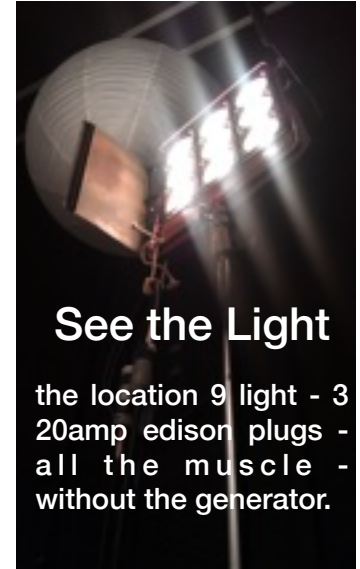

Crossfit HQ

2013 new studio build - GLO spec'd the construction and installed 82 dimming Kino daylight tubes - laser lined and leveled. High speed, daylight balanced indoors? Yep.

2013's most uncomfortable ride

looks cool and it works - except for the time travel part. Try sitting in it and you will wish for a different place and time. Welcome to 2014.

See the Light

the location 9 light - 3 20amp edison plugs - all the muscle - without the generator.